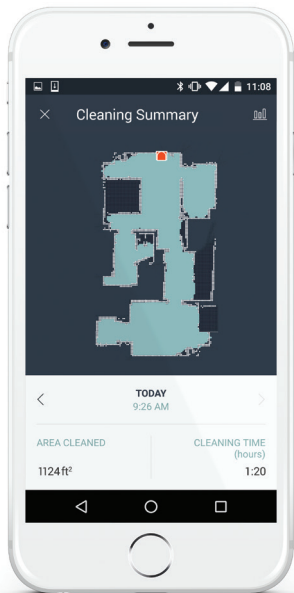

The smartest, most powerful Neato robot vacuum

With the intimate know-how to clean your home as carefully as you would. So you don't have to.

neatoKNOWS
Cleaning on the go.

Clean anytime, from anywhere with the Neato mobile app—start, stop, pause, schedule, and receive notifications wherever you are.

Cleans with Neato's strongest pickup power

Neato's most potent suction, ultra-performance filter and advanced brush system captures 2x as many small particles and picks up more pet hair than other bots.

Navigates with superior thoroughness and speed

Only Neato uses laser navigation to continuously scan multiple rooms for the speediest, most thorough and careful clean. The D7 even works in the dark.

Handles corners, crevices and carpets with ease

Neato's exclusive D-shape with CornerClever™ design allows for an extra-large dirt bin and a 50% wider edge-to-edge cleaning brush, so Neato can get deeper into corners and closer to walls.

Works self-sufficiently for more convenience and worry-free upkeep